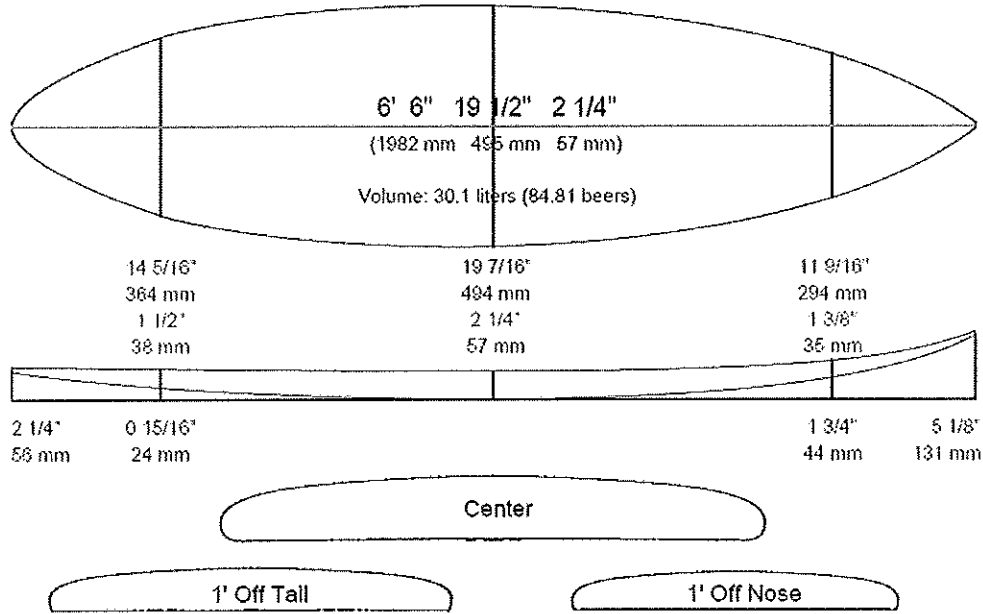

## Throttle – High Performance California Step Up Board

Measurements are center, one foot in and one foot back, over curve.

## Sombrero – High Performance Hollow Wave Mini Gun

Measurements are center, one foot in and one foot back, over curve.

1. All models are scaleable to any dimensions.
2. Custom design available by request.

## Roe – California Mini Gun

Measurements are center, one foot in and one foot back, over curve.

## The World – High Performance Mini Gun

Measurements are center, one foot in and one foot back, over curve.

1. All models are scaleable to any dimensions.
2. Custom design available by request.