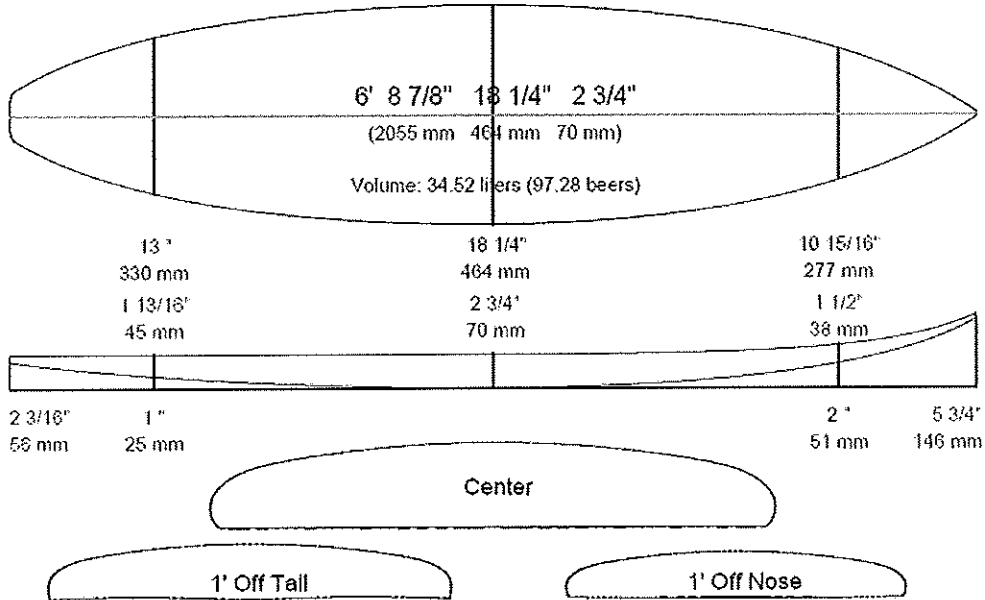

## Throttle – High Performance California Step Up Board

Measurements are center, one foot in and one foot back, over curve.

## Sombrero – High Performance Hollow Wave Mini Gun

Measurements are center, one foot in and one foot back, over curve.

1. All models are scaleable to any dimensions.
2. Custom design available by request.

## Roe – California Mini Gun

Measurements are center, one foot in and one foot back, over curve.

## The World – High Performance Mini Gun

Measurements are center, one foot in and one foot back, over curve.

1. All models are scaleable to any dimensions.
2. Custom design available by request.