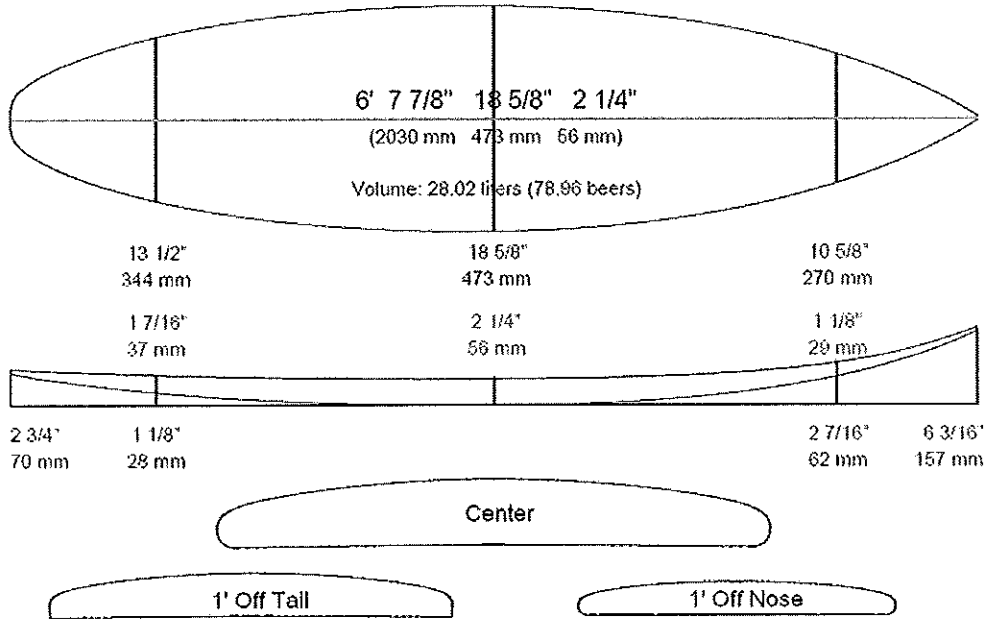

## Throttle – High Performance California Step Up Board

Measurements are center, one foot in and one foot back, over curve.

## Sombrero – High Performance Hollow Wave Mini Gun

Measurements are center, one foot in and one foot back, over curve.

1. All models are scaleable to any dimensions.
2. Custom design available by request.

## Roe – California Mini Gun

Measurements are center, one foot in and one foot back, over curve.

## The World – High Performance Mini Gun

Measurements are center, one foot in and one foot back, over curve.

1. All models are scaleable to any dimensions.
2. Custom design available by request.