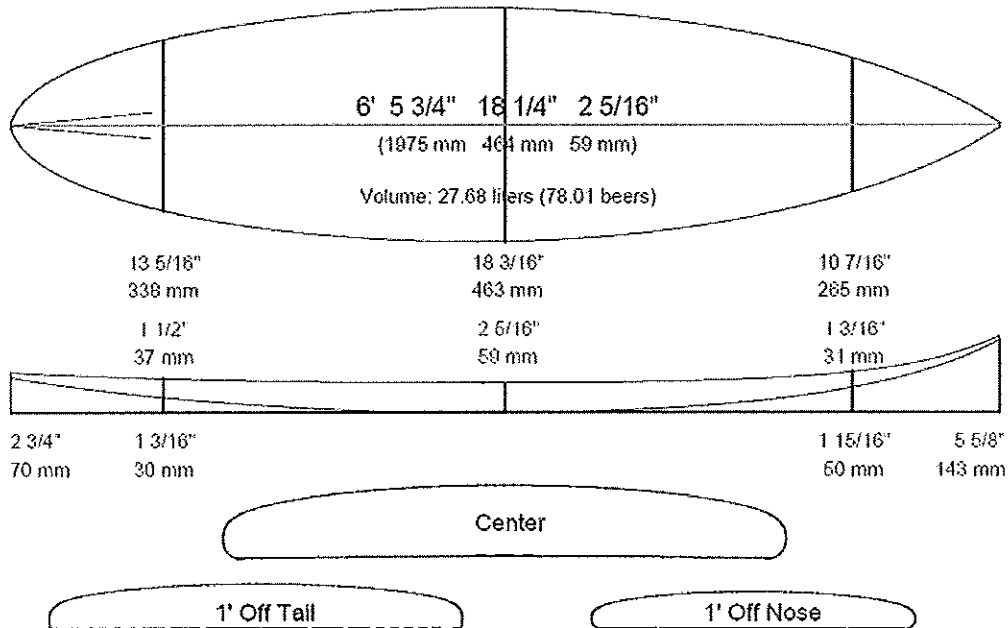

## Throttle – High Performance California Step Up Board

Measurements are center, one foot in and one foot back, over curve.

## Sombrero – High Performance Hollow Wave Mini Gun

Measurements are center, one foot in and one foot back, over curve.

1. All models are scaleable to any dimensions.
2. Custom design available by request.

## Roe – California Mini Gun

Measurements are center, one foot in and one foot back, over curve.

## The World – High Performance Mini Gun

Measurements are center, one foot in and one foot back, over curve.

1. All models are scaleable to any dimensions.
2. Custom design available by request.